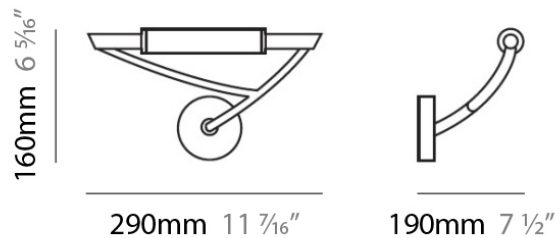

WINGS SURFACE

D83036

GENERAL

Series: Wings _____
Brand: Panzeri _____
Division: Design _____
Mounting Type: Surface _____
Mounting Location: Wall _____
Subcategory: Ambient _____

PHYSICAL

Shape: Abstract _____
Length (mm): 290 _____
Length (in): 11 ½ _____
Height (mm): 160 _____
Height (in): 6 ¼ _____
Extension (mm): 190 _____
Extension (in): 7 ½ _____
Light Distribution: Omnidirectional _____
Weight (kg): 1.23 _____
Weight (lbs): 2.7 _____
Diffuser: Matte White Printed Pyrex _____
Fixture Finish: Metallic Gray _____
Fixture Material: Metal _____

ELECTRICAL

Number of Lamps: 1 _____
Lamp Type: LED Retrofit / Halogen _____
Lamp Shape: T3 _____
Bulb Included: Bulb Not Included _____
Total Output Wattage (W): 28 / 200 _____
Max. Wattage Per Lamp (W): 28 / 200 _____
Lamp Base: RSC _____
Input Voltage (V): 120 _____

LED

OPTICAL

RATINGS AND CERTIFICATIONS

Certified By: CSA Certified to UL and CSA Standards _____
IP rating: IP20 _____