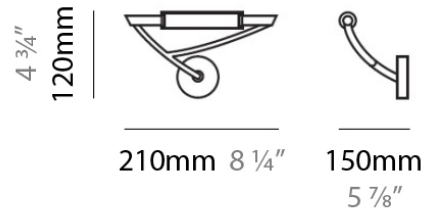

PROJECT
TYPE
NOTES
QUANTITY
DATE

WINGS SURFACE

D83060

GENERAL

Series: Wings
Brand: Panzeri
Division: Design
Mounting Type: Surface
Mounting Location: Wall
Subcategory: Sconce

PHYSICAL

Shape: Abstract
Length (mm): 210
Length (in): 8 ¼
Height (mm): 120
Height (in): 4 ¾
Extension (mm): 150
Extension (in): 5 ⅞
Light Distribution: Omnidirectional
Weight (kg): 0.82
Weight (lbs): 1.80
Diffuser: Matte White Printed Pyrex
Fixture Material: Metal

ELECTRICAL

Number of Lamps: 1
Lamp Type: LED Retrofit
Lamp Shape: T3
Bulb Included: Bulb Not Included
Total Output Wattage (W): 23
Max. Wattage Per Lamp (W): 23
Lamp Base: RSC
Input Voltage (V): 120

LED

OPTICAL

RATINGS AND CERTIFICATIONS

Certified By: CSA Certified to UL and CSA Standards
IP rating: IP40