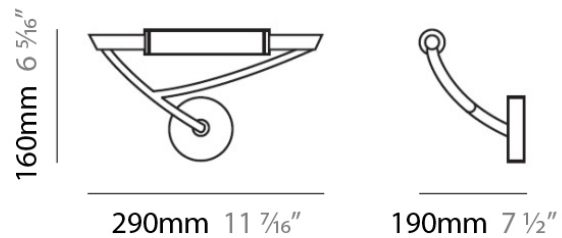

WINGS SURFACE

D83033

GENERAL

Series: Wings _____
Brand: Panzeri _____
Division: Design _____
Mounting Type: Surface _____
Mounting Location: Wall _____
Subcategory: Ambient _____

PHYSICAL

Shape: Abstract _____
Length (mm): 290 _____
Length (in): 11 1/2 _____
Height (mm): 160 _____
Height (in): 6 1/4 _____
Extension (mm): 190 _____
Extension (in): 7 1/2 _____
Light Distribution: Omnidirectional _____
Weight (kg): 1.23 _____
Weight (lbs): 2.7 _____
Diffuser: Matte White Printed Pyrex _____
Fixture Finish: Chrome _____
Fixture Material: Metal _____

ELECTRICAL

Number of Lamps: 1 _____
Lamp Type: LED Retrofit / Halogen _____
Lamp Shape: T3Q (119mm) _____
Bulb Included: Bulb Not Included _____
Total Output Wattage (W): 36 / 200 _____
Max. Wattage Per Lamp (W): 36 / 200 _____
Lamp Base: RSC _____
Input Voltage (V): 120 _____

LED

OPTICAL

RATINGS AND CERTIFICATIONS

Certified By: CSA Certified to UL and CSA Standards _____
IP rating: IP20 _____