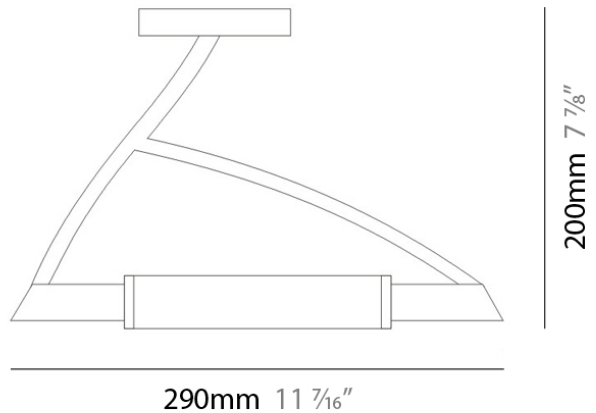

WINGS SURFACE

D82018

GENERAL

Series: Wings
Brand: Panzeri
Division: Design
Mounting Type: Surface
Mounting Location: Ceiling
Subcategory: Ambient

PHYSICAL

Shape: Abstract
Length (mm): 290
Length (in): 11 1/2
Height (mm): 200
Height (in): 7 3/4
Light Distribution: Omnidirectional
Weight (kg): 1.23
Weight (lbs): 2.7
Diffuser: Matte White Printed Pyrex
Fixture Finish: Metallic Gray
Fixture Material: Metal

ELECTRICAL

Number of Lamps: 1
Lamp Type: LED Retrofit / Halogen
Bulb Included: Bulb Not Included
Total Output Wattage (W): 30 / 200
Max. Wattage Per Lamp (W): 30 / 200
Lamp Base: R7s
Input Voltage (V): 120

LED

OPTICAL

RATINGS AND CERTIFICATIONS

Certified By: CSA Certified to UL and CSA Standards
IP rating: IP40